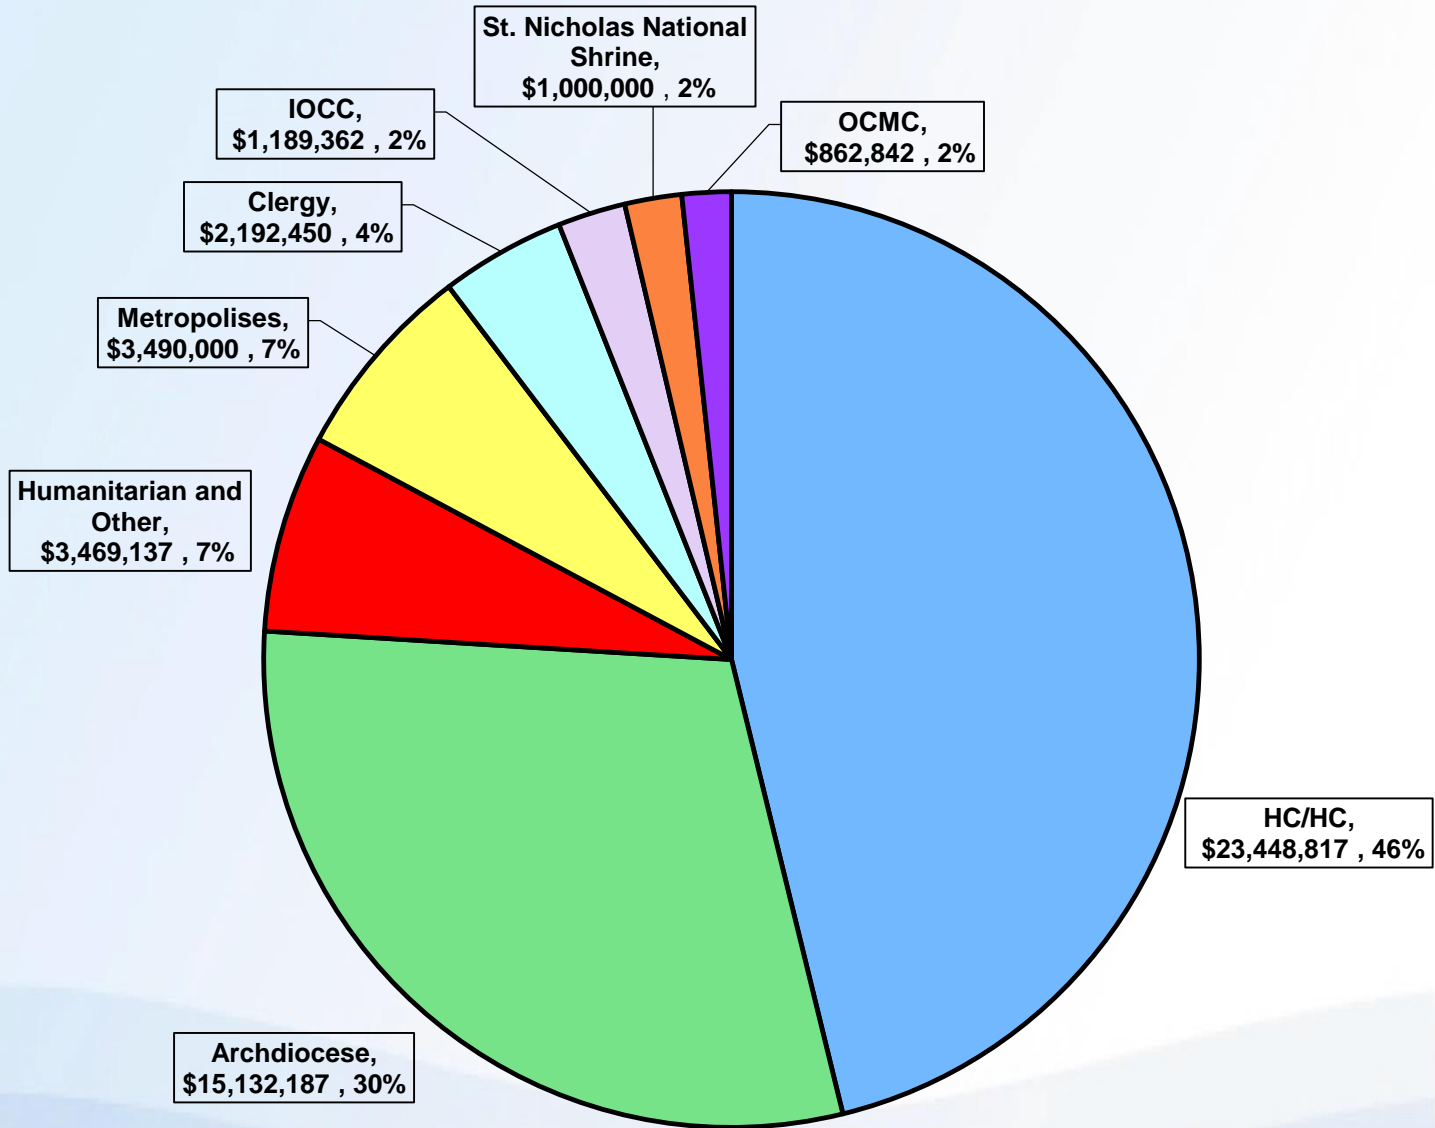

Leadership 100
®
GRANTS

TOTAL GRANTS DISTRIBUTED SINCE INCEPTION: \$50,784,795.