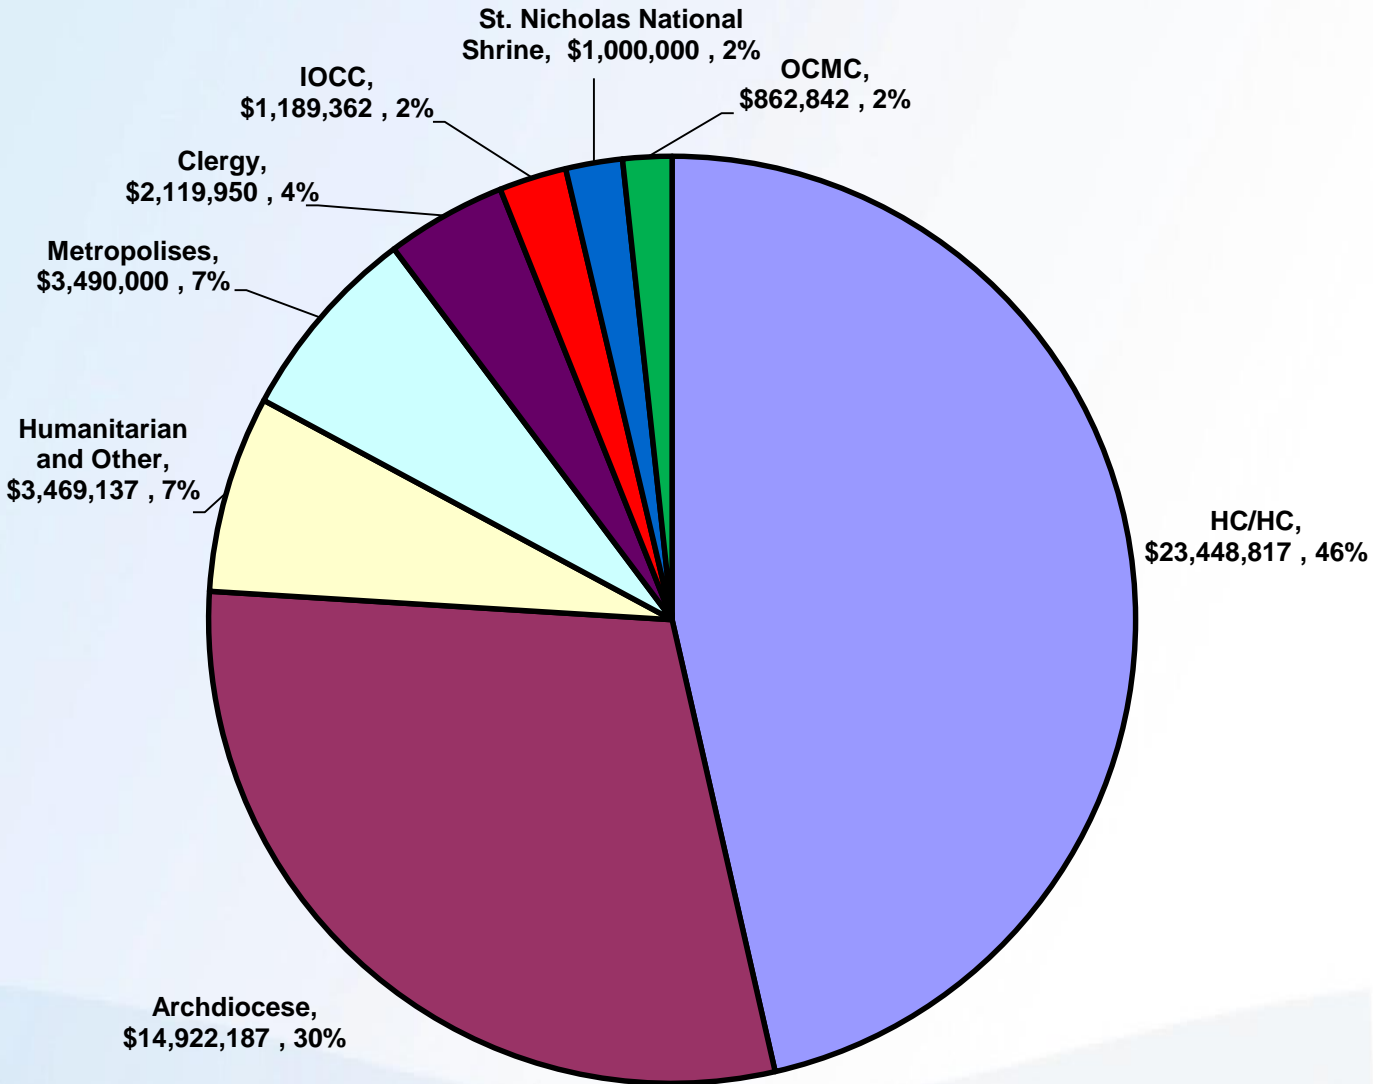

Leadership 100
®
GRANTS

TOTAL GRANTS DISTRIBUTED SINCE INCEPTION: \$50,502,295.