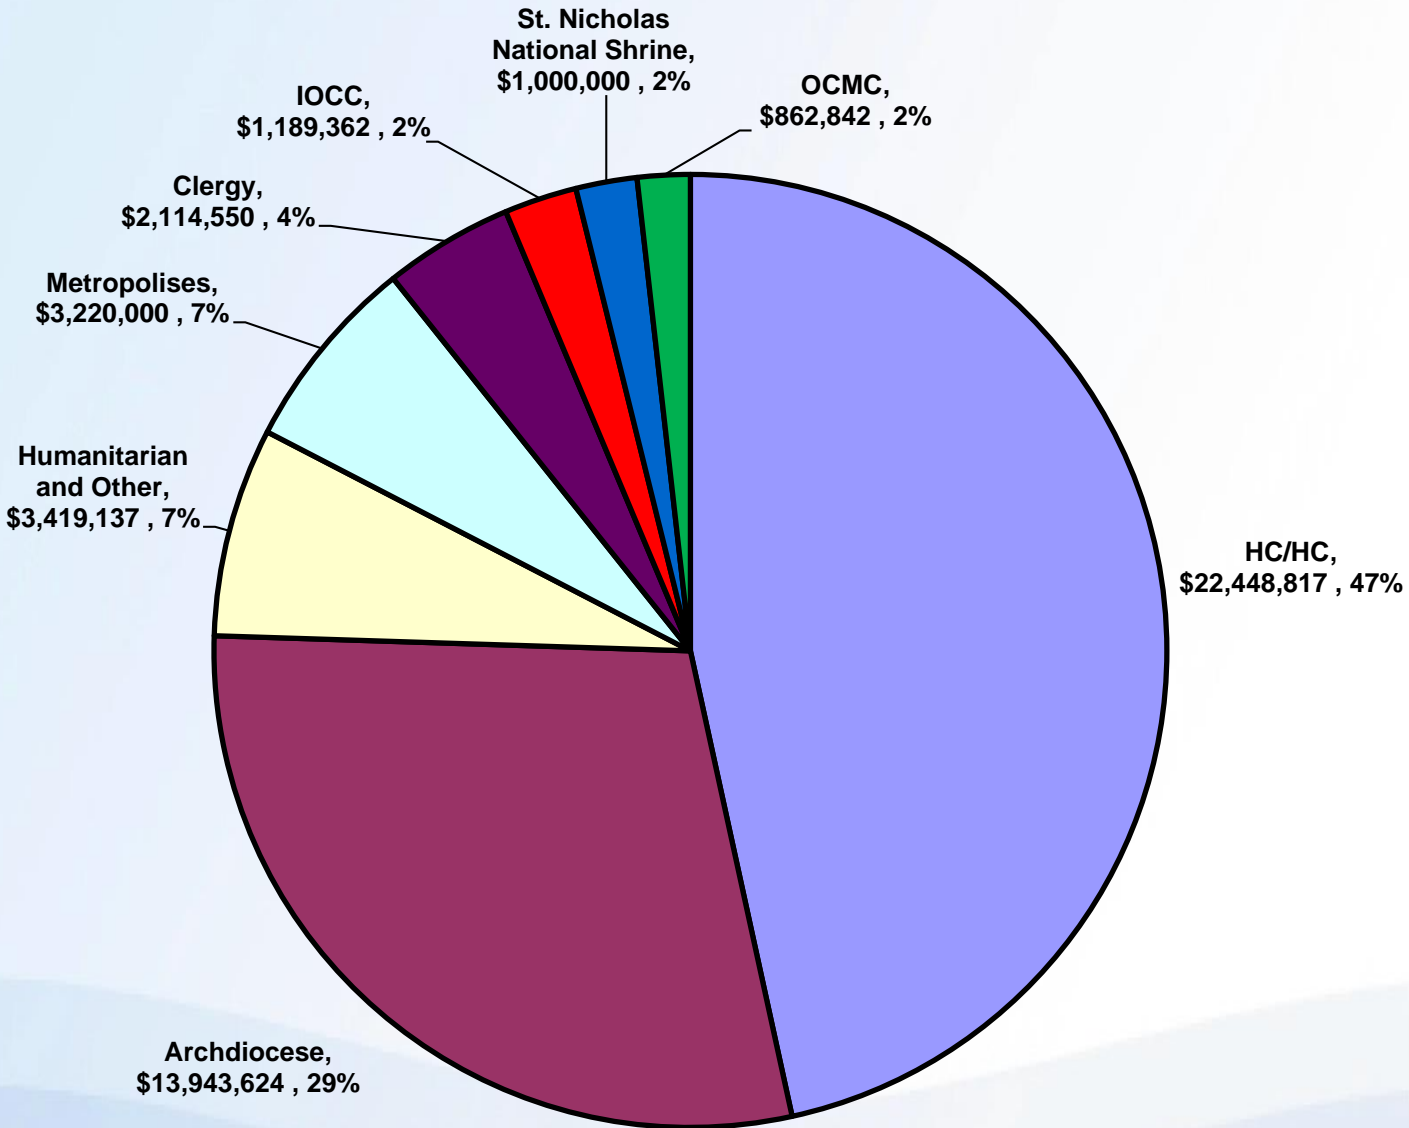

Leadership 100
®
GRANTS

TOTAL GRANTS DISTRIBUTED SINCE INCEPTION: \$48,198,332.